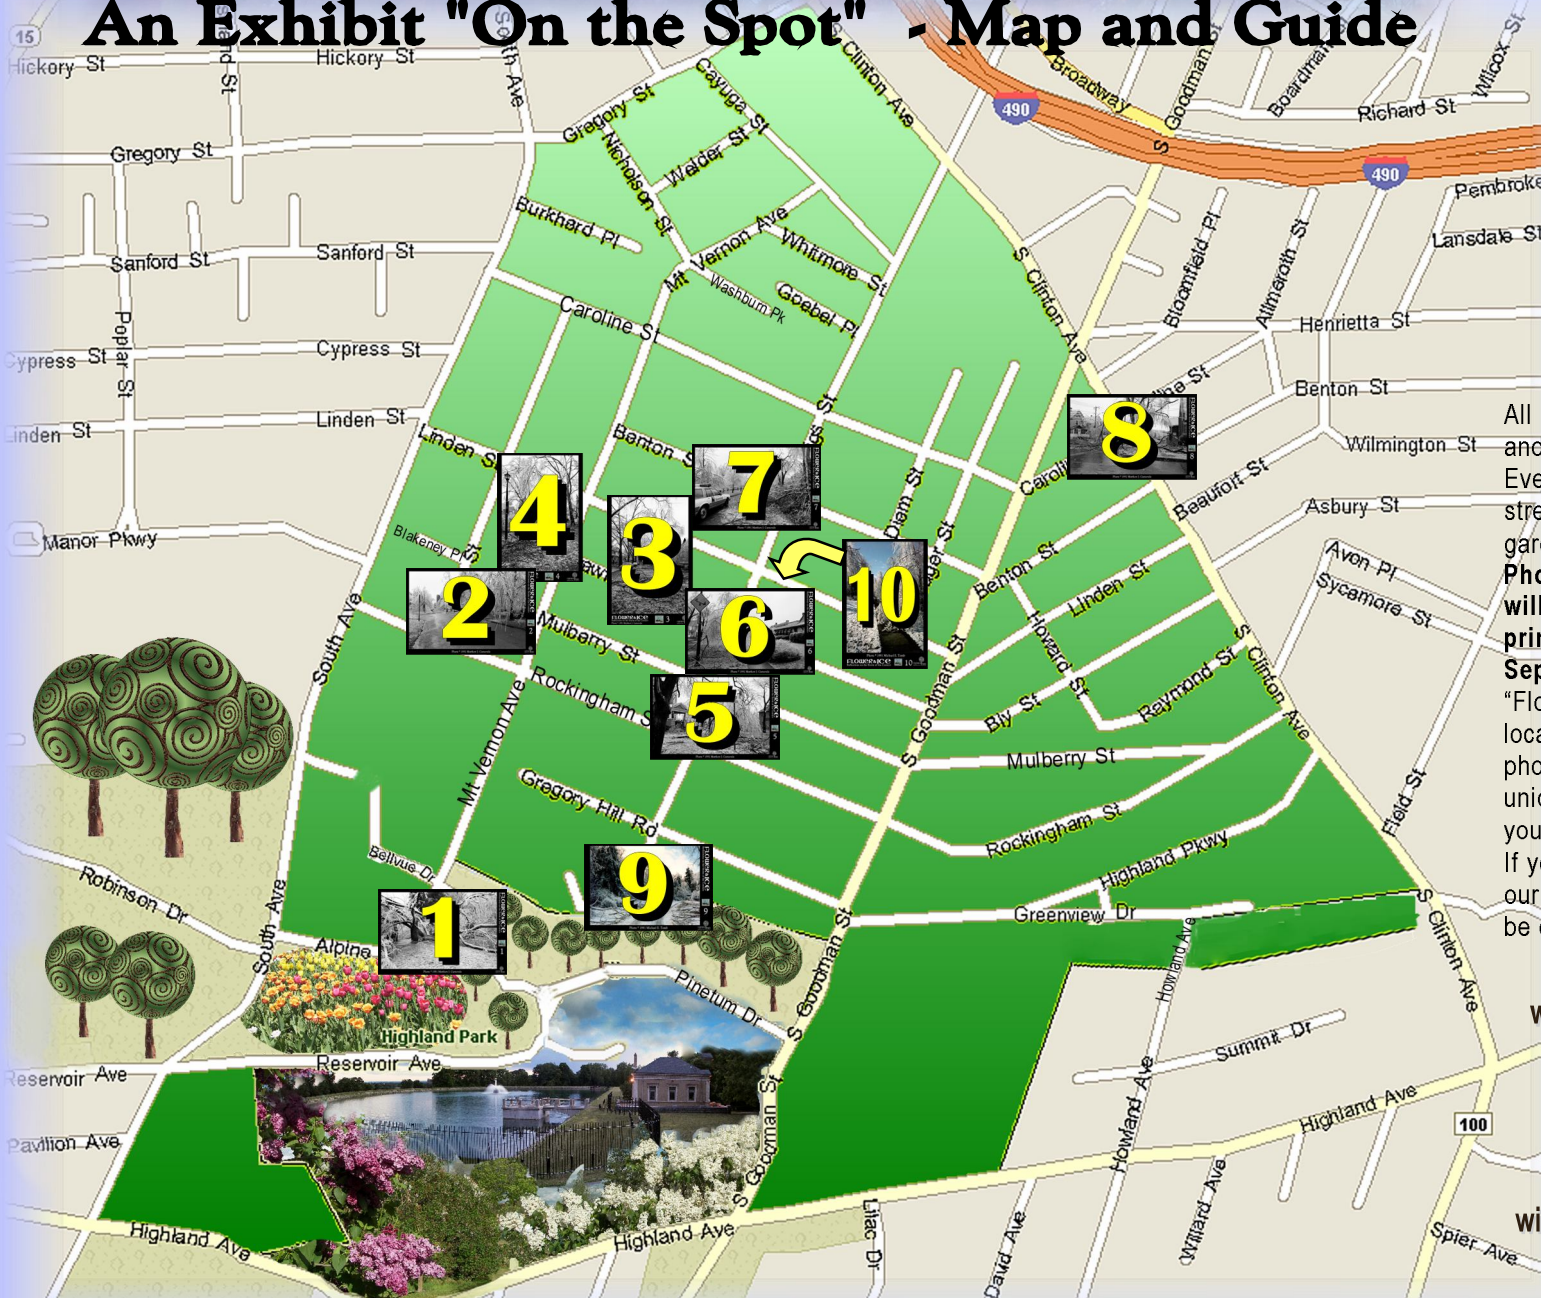

FLOWER & ICE

An Exhibit "On the Spot" - Map and Guide

Highland Park
Neighborhood Association
Rochester, New York

All this summer we are encouraging residents and visitors to "Picture the Neighborhood." Everyone is invited to take photos of our streets, people, pets, businesses, houses, gardens, parks or anything else will do. **Photos submitted to us before August 15th will be eligible for inclusion in our 2012 printed calendar which will be on-sale in September.** On June 25 and July 25, look for "Flower & Ice: On the Spot". At ten locations, shown on this map, look for a photo taken in 1991. When you tour this unique on-site display, we'd like to see your version of any of these scenes today. If you take photos at four (or more) of our stations and send them to us, you will be eligible for a prize.

Find Us On the Web
www.ellwangerbary.org/flowerandice

How to Email Photos to Us:

Send one photo per email to arts@highlandparkrochester.org with "Picture the Neighborhood" in title

Photos © 1991 by
Mathew J. Carnevale
and
Michael E Tomb

Reflections on the Storm of the Century